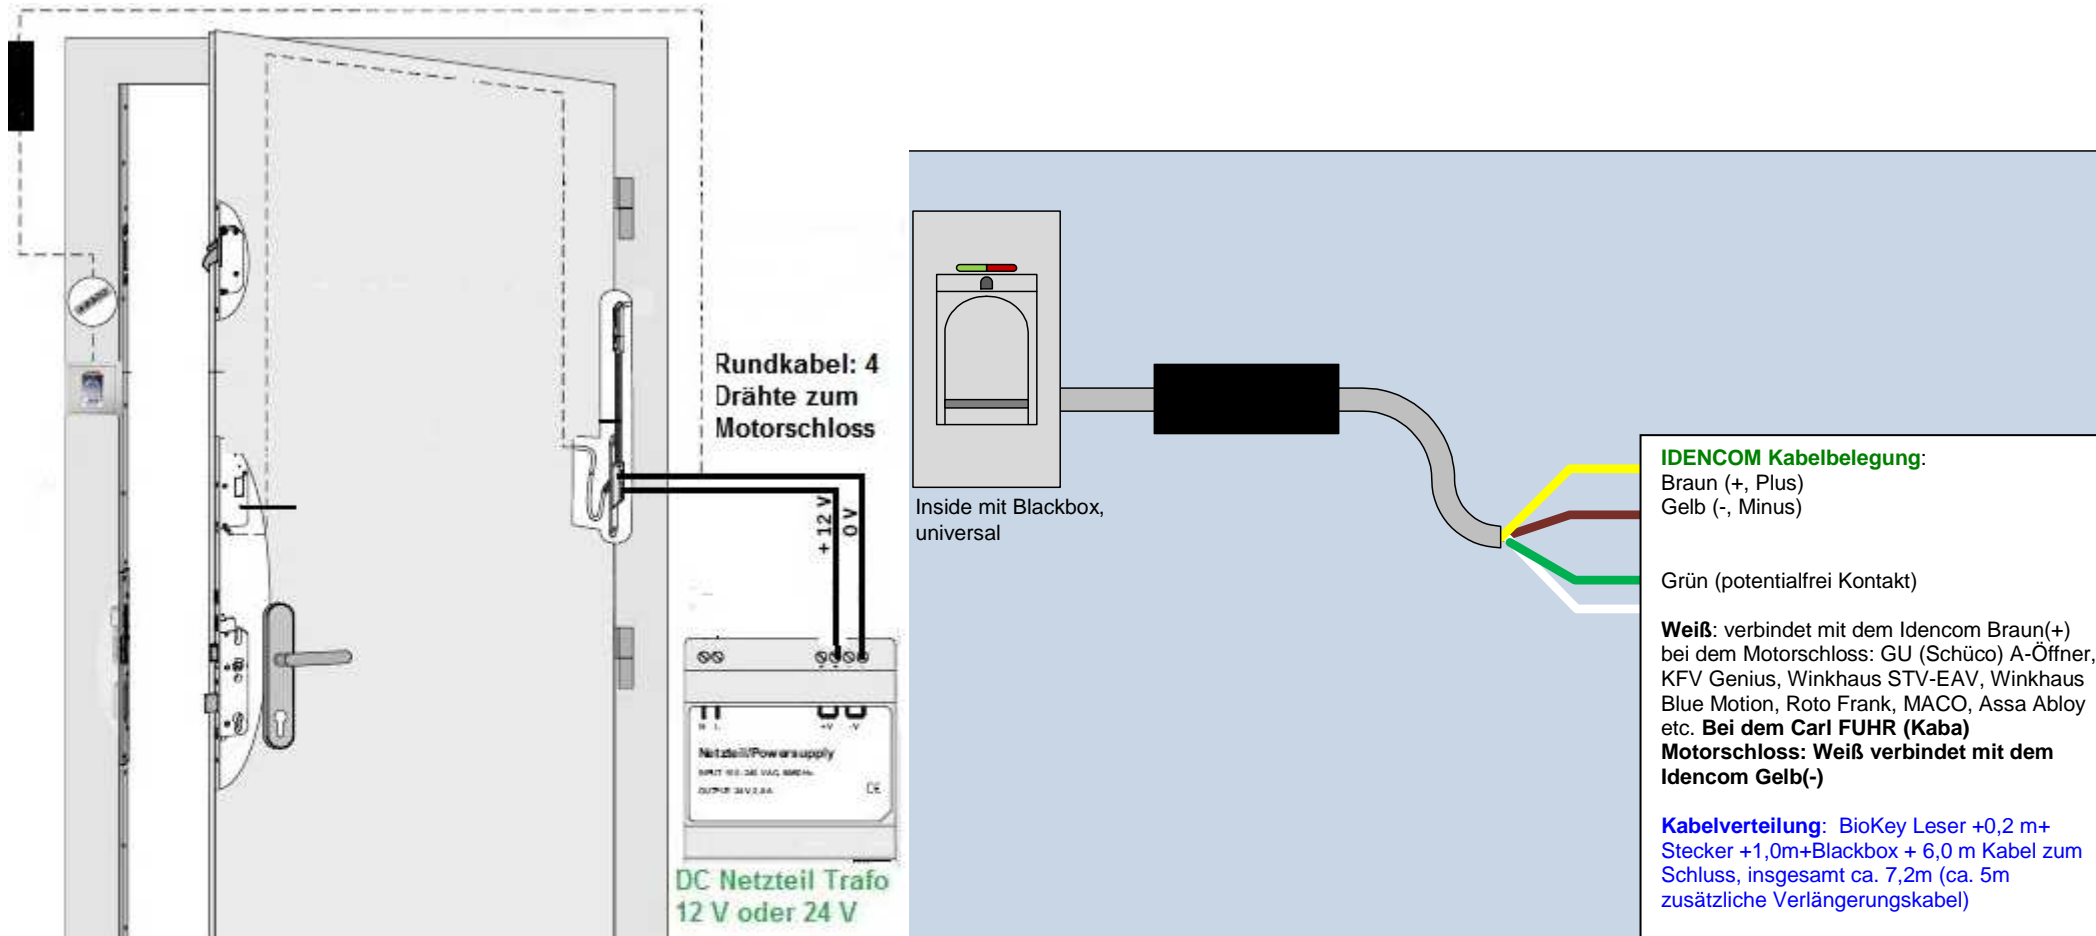

IDENCOM BioKey Inside + Motorschloss (Universal, Einbau im Türblenderahmen)

DESIGN PLUS
powered by: light-building